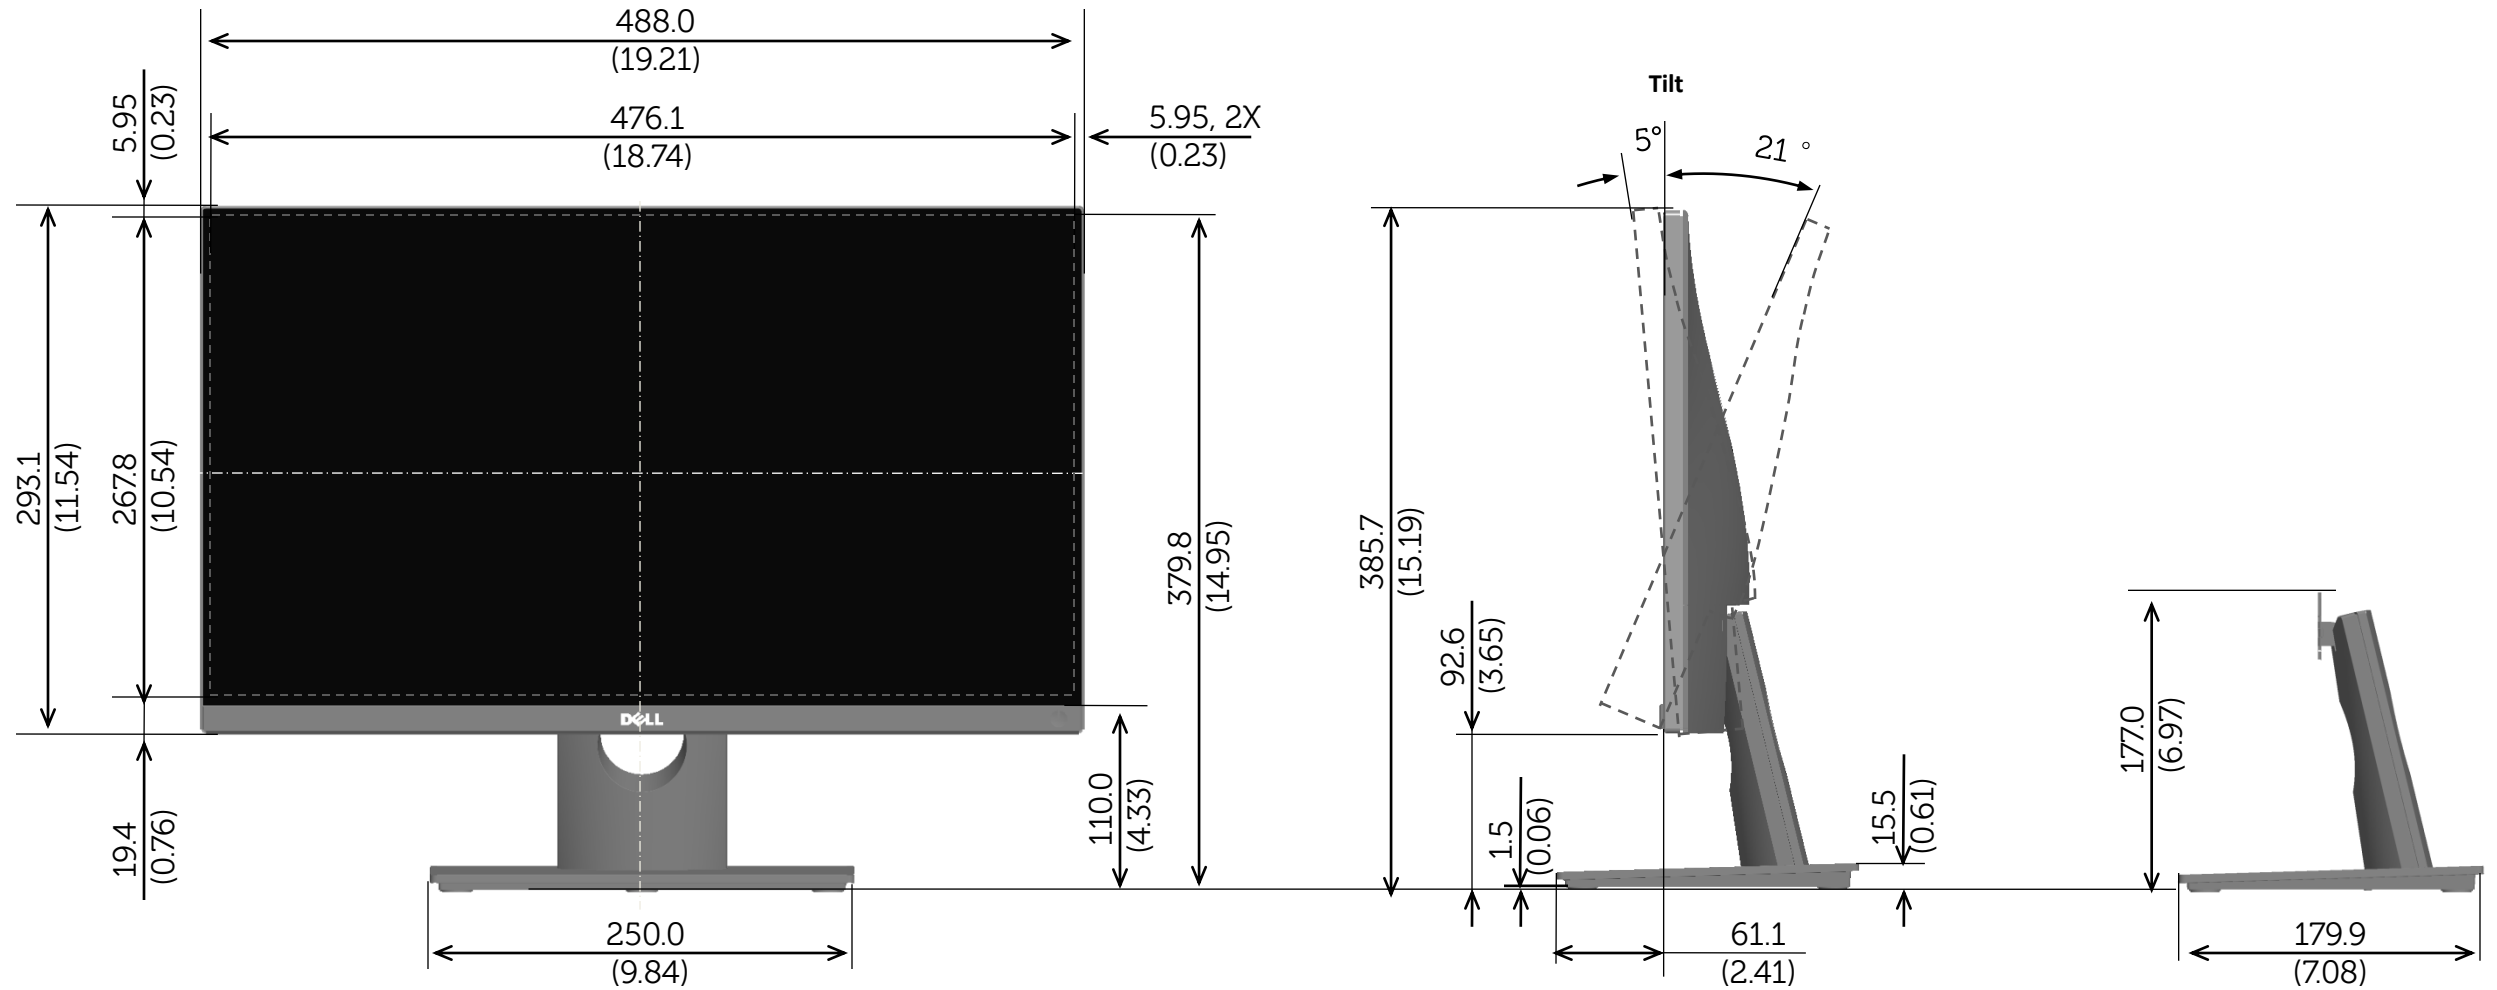

S2216H Outline Dimension

Nominal Dimensions
Unit: mm(inch)

Back view of Monitor without stand

S2316H Outline Dimension

Nominal
Dimensions
Unit: mm(inch)