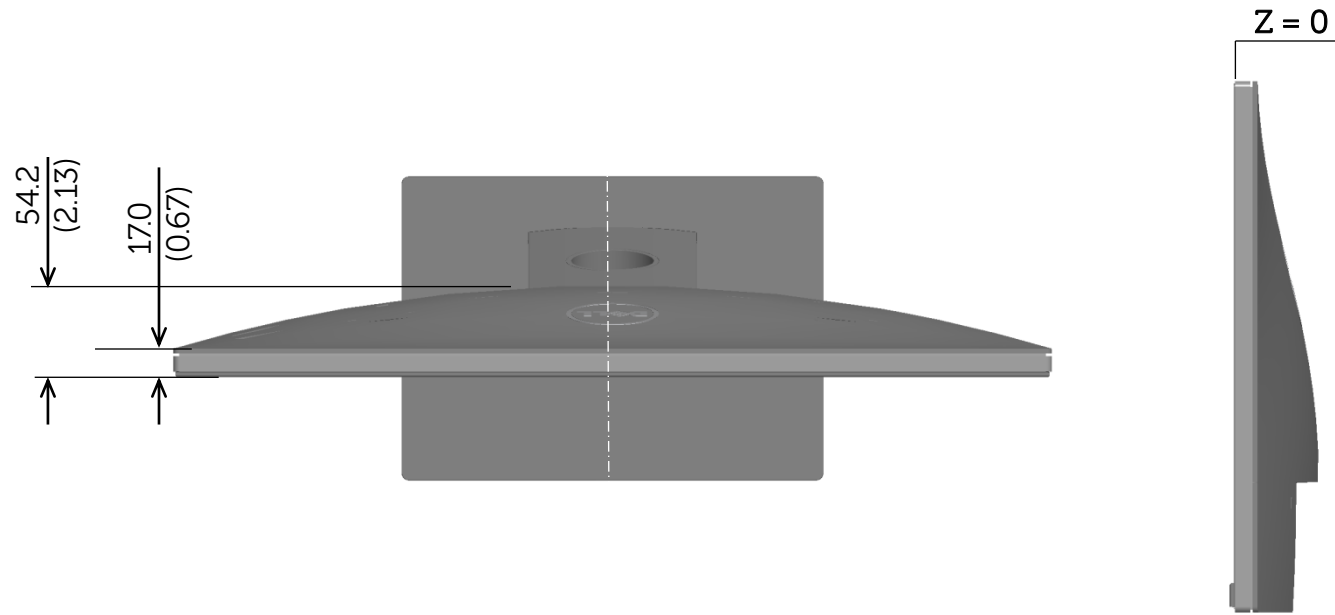

S2216H Outline Dimension

Nominal Dimensions
Unit: mm(inch)

Back view of Monitor without stand

S2316H Outline Dimension

Nominal
Dimensions
Unit: mm(inch)